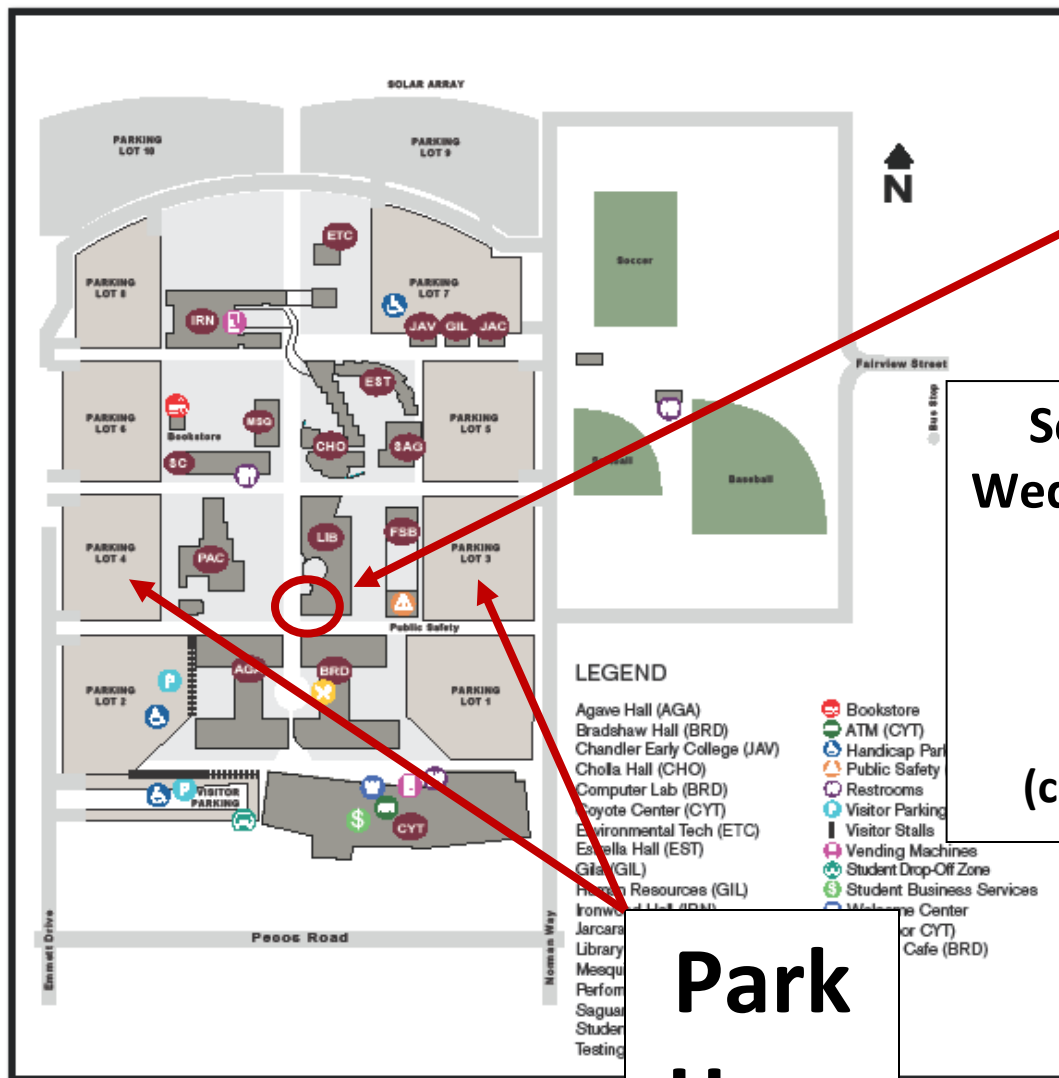

Directions to ... **VITA Site**

Volunteer Income Tax Assistance

at... **CGCC - Pecos Campus**

Chandler-Gilbert Community College

Pecos Campus Map
2626 East Pecos Road
Chandler, Arizona 85225-2449
(480) 732-7000

Library Building
Room
LIB-104

Service Schedule
Wednesdays 6 – 9 PM
January 31st
to
April 10th
2024
(closed March 13th)

Park Here

Directions: The Pecos Campus is located just north of Loop 202 freeway (Loop 202 south) between the Cooper and G...